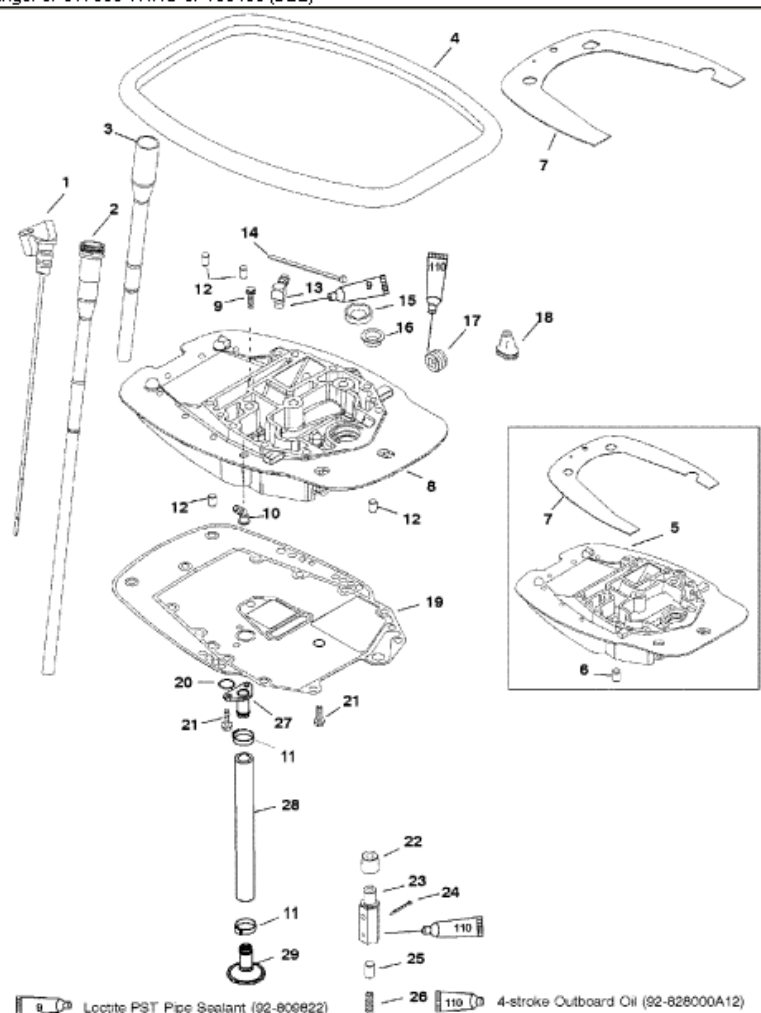

Parts List						
Ref	Class	Part	Description	Qty	Comment	Footnote
1		825390	DIPSTICK	1		
2		825989	DIPSTICK TUBE	1	SN# 0T178499 & Below	
3		825989	DIPSTICK TUBE	1	SN# 0T178500 & Up	
4		856055	SEAL	1		
5		825228	ADAPTOR PLATE	1	SN# 0T178499 & Below	
6	17	23784	PIN, Dowel	1	SN# 0T178499 & Below	
7		828915	HEAT SHIELD	1		
8		825228	ADAPTOR PLATE	1	SN# 0T178500 & Up	
9	19	822464	PLUG	1		
10	10	40074	SCREW, (M6 x 55)	1	SN# 0T178500 & Up	
11	54	855228	CLAMP	2		
12	17	23784	PIN, Dowel	4		
13	22	62910	ELBOW, (90 Degree)	1		
14	54	816311T	CABLE TIE, (8.00 Inches)	2		
15	26	828932	OIL SEAL	1	(NON-BIGFOOT)	
15	26	16977	OIL SEAL	1	(BIGFOOT)	
16	23	856743	BUSHING	1	(NON-BIGFOOT)	
17	22	38407	PLUG, Pipe	1		
18	25	822408	GROMMET	1	(NON-BIGFOOT)	
19	27	825251	GASKET	1		
20	25	845746	O-RING	1		
21	10	40011128	SCREW, (M6 x 20)	3		
22		856592	DEFLECTOR-OIL	1		
23		825295A	BODY-OIL PRESSURE RELIEF	1		
24	18	45882	COTTER PIN	1		
25		825215	PLUNGER	1		
26	24	825216	SPRING	1		
27		854789	PLATE, Oil Pickup-Top	1		
28	32	854793	HOSE, Oil Pickup	1		
29		854791	BAFFLE	1		

Loctite PST Pipe Sealant (92-900922)
 4-stroke Outboard Oil (92-828000A12)